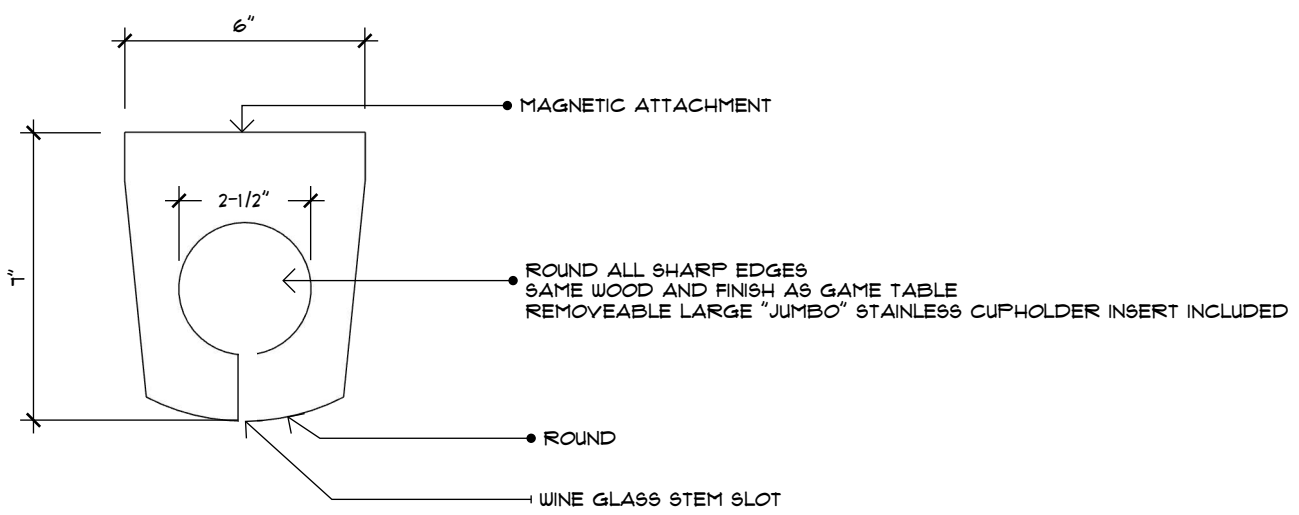

A PLAYER DESK DETAIL
SCALE: 1-1/2" : 1'

B CUPHOLDER DETAIL
SCALE: 3" : 1'

A DICE/PUZZLE TRAY DETAIL
SCALE: 3" : 1"